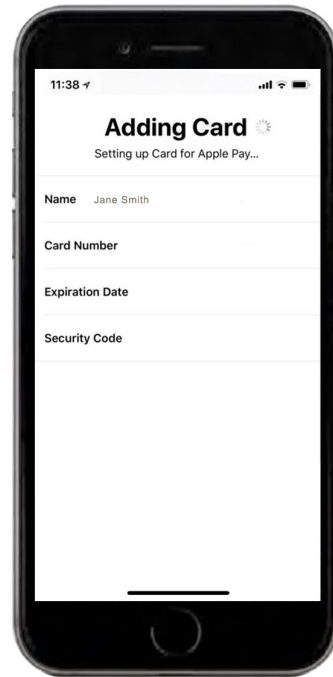

Mobile Wallet

Enroll your debit card in Apple or Android Pay.

Getting started with mobile wallets

Open the "Mobile Wallet" app on your phone. Select "Add" and follow the prompts to add a new card.

Position your card in the frame to capture the card details - or - enter card details manually.

The app will save the card details to your phone's mobile wallet.

Review and agree to the Terms and Conditions.

Follow the prompts for a Card Verification code.

The card has been added to your mobile wallet.