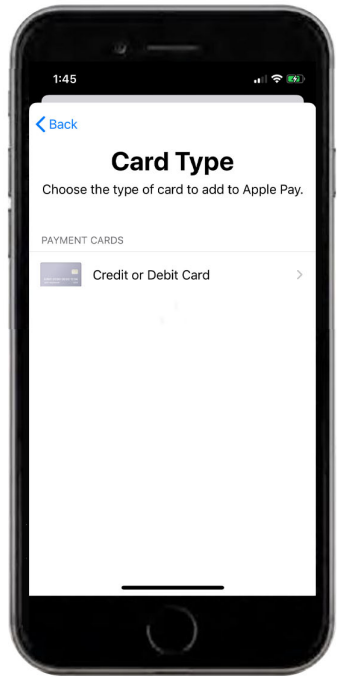

Mobile Wallet

Enroll your debit card in Apple or Android Pay.

Getting started with mobile wallets

Open the "Mobile Wallet" app on your phone. Select "Add" and follow the prompts to add a new card.

Position your card in the frame to capture the card details - or - enter card details manually.

The app will save the card details to your phone's mobile wallet.

Review and agree to the Terms and Conditions.

Follow the prompts for a Card Verification code.

The card has been added to your mobile wallet.