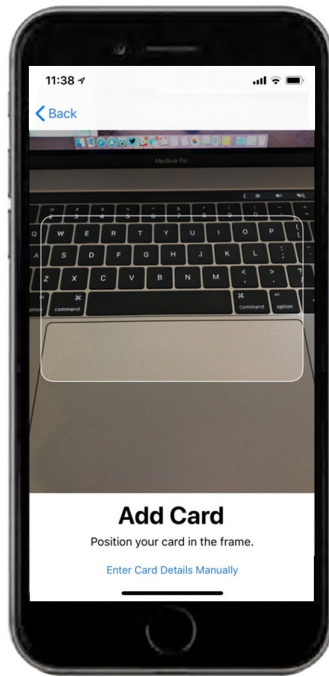

Mobile Wallet

Enroll your debit card in Apple or Android Pay.

Getting started with mobile wallets

Open the "Mobile Wallet" app on your phone. Select "Add" and follow the prompts to add a new card.

Position your card in the frame to capture the card details - or - enter card details manually.

The app will save the card details to your phone's mobile wallet.

Review and agree to the Terms and Conditions.

Follow the prompts for a Card Verification code.

The card has been added to your mobile wallet.