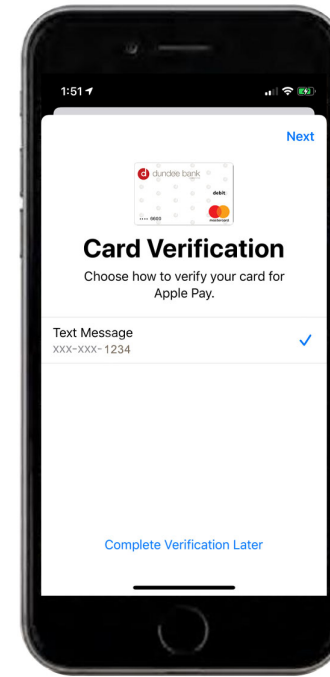

Mobile Wallet

Enroll your debit card in Apple or Android Pay.

Getting started with mobile wallets

Open the "Mobile Wallet" app on your phone. Select "Add" and follow the prompts to add a new card.

Position your card in the frame to capture the card details - or - enter card details manually.

The app will save the card details to your phone's mobile wallet.

Review and agree to the Terms and Conditions.

Follow the prompts for a Card Verification code.

The card has been added to your mobile wallet.